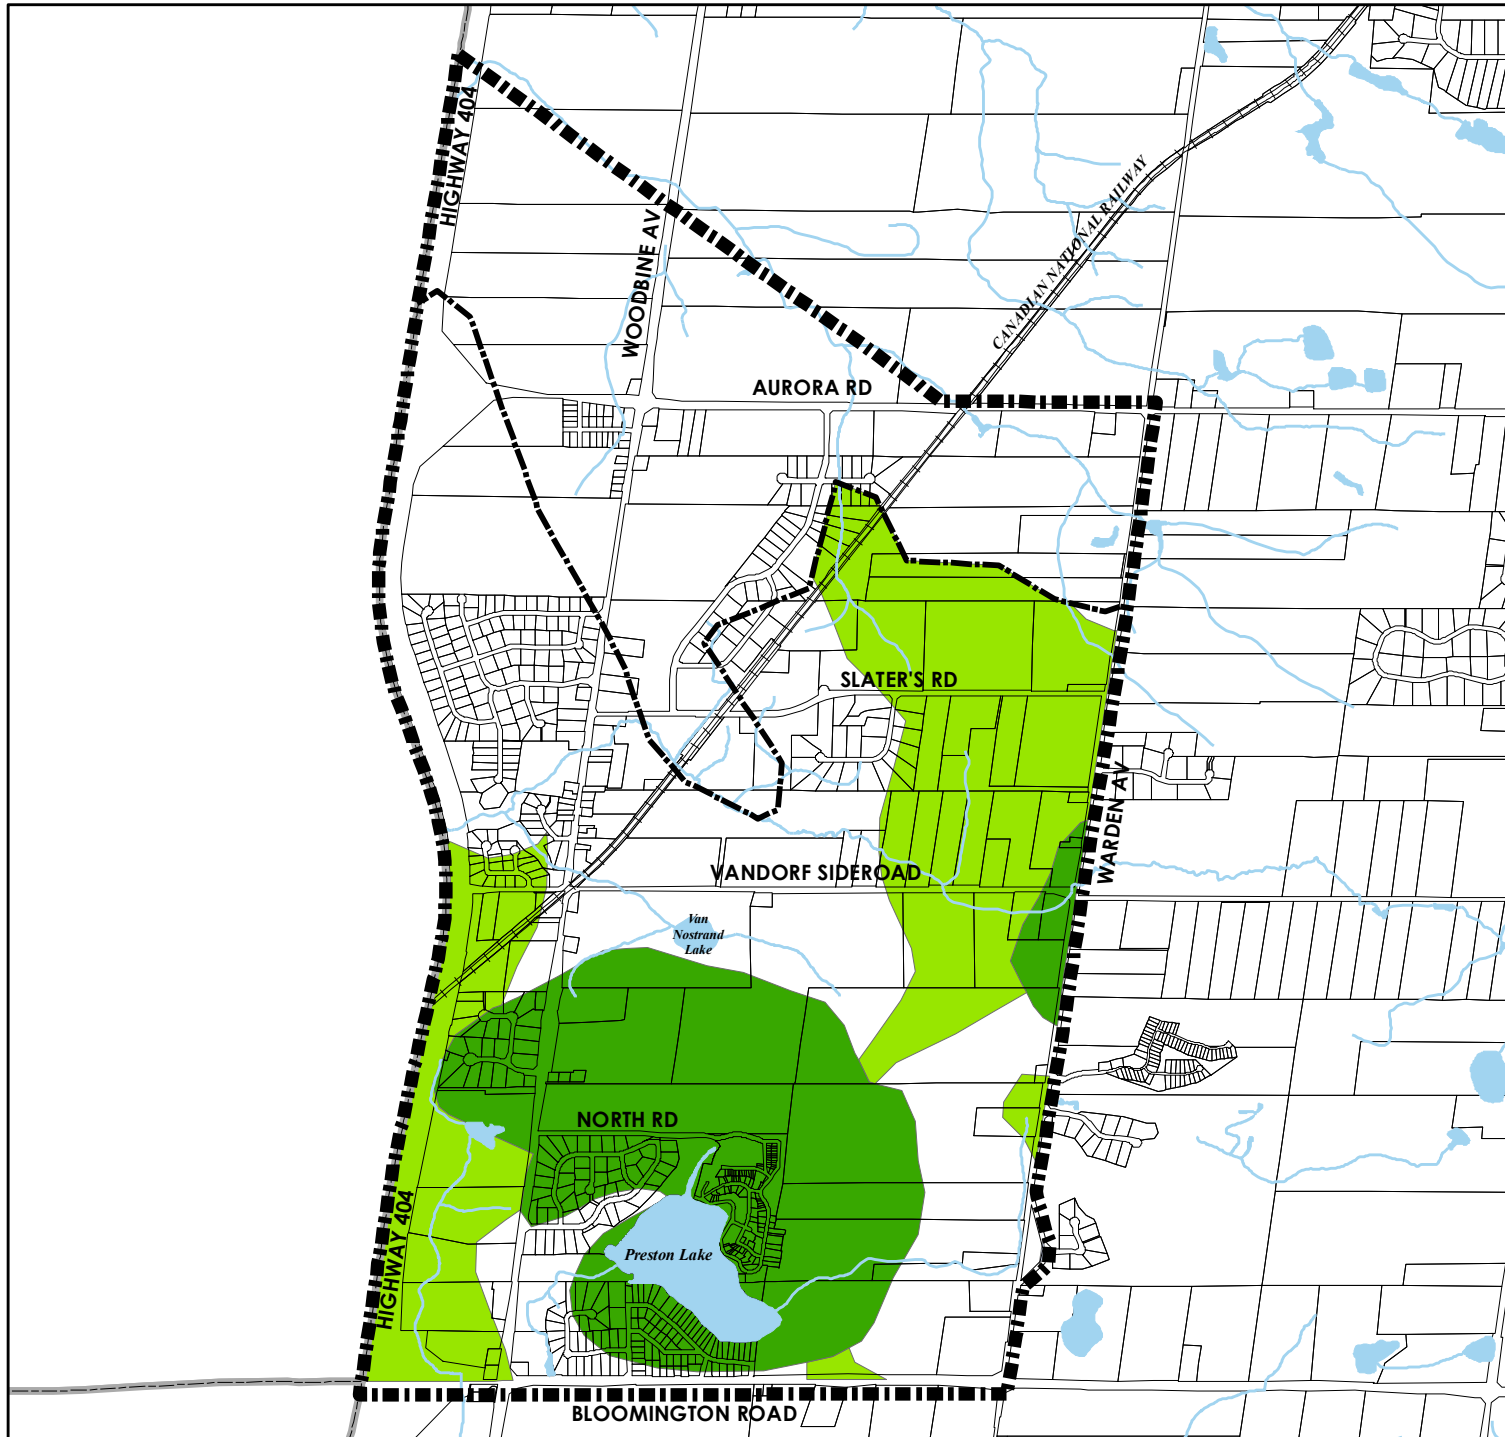

Schedule "G3"
 Vandorf Preston Lake
 Secondary Plan
 Oak Ridges Moraine Conservation Plan
Landform Conservation Areas

Legend

-  SECONDARY PLAN AREA BOUNDARY
-  OAK RIDGES MORaine CONSERVATION PLAN BOUNDARY
-  LAKES & WATERCOURSES
-  CATEGORY 1
-  CATEGORY 2